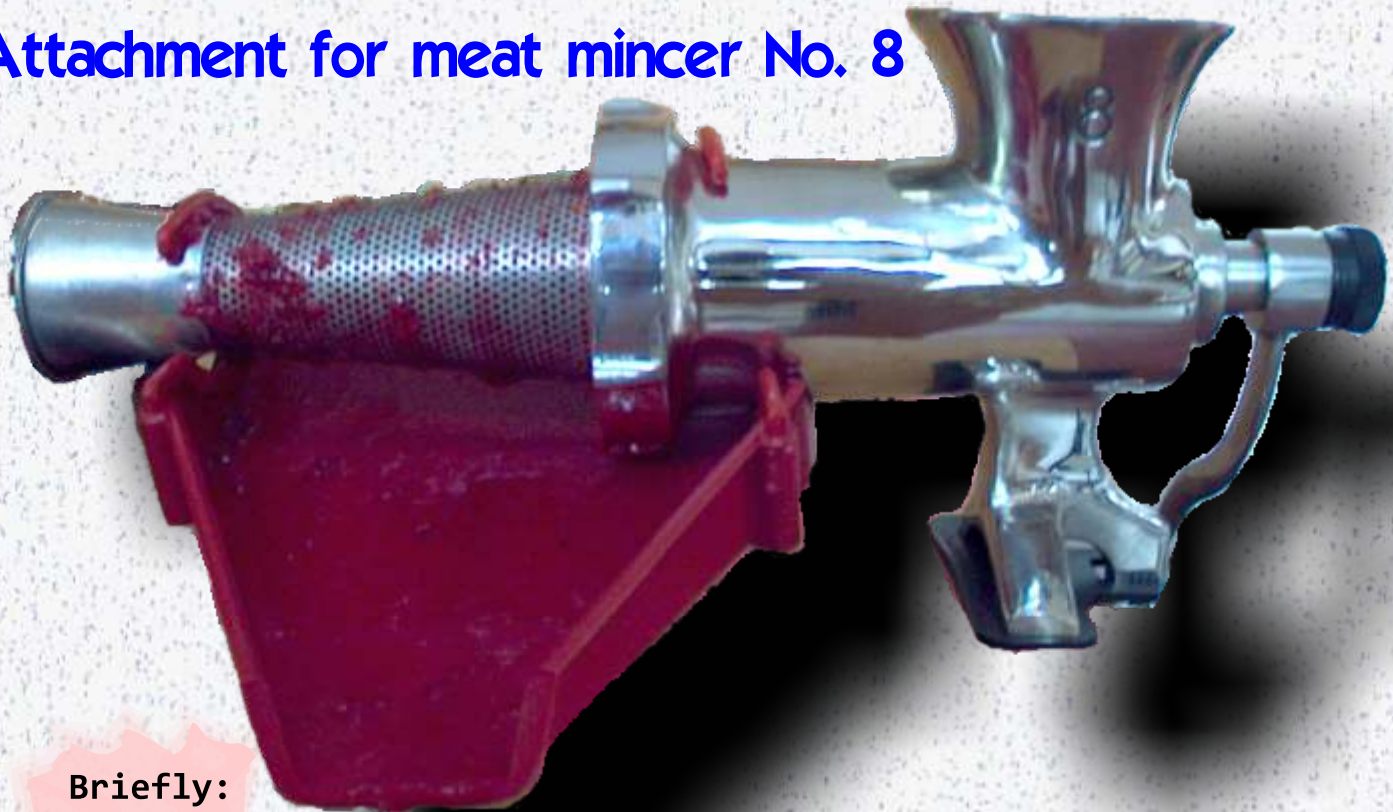

## Attachment for meat mincer No. 8

### Briefly:

- Easy maintenance - suitable for dishwasher
- Made of harmless stainless steel in sizes #5, #8, #10
- Tin-plated (galvanized) strainer - not suitable for dishwashers